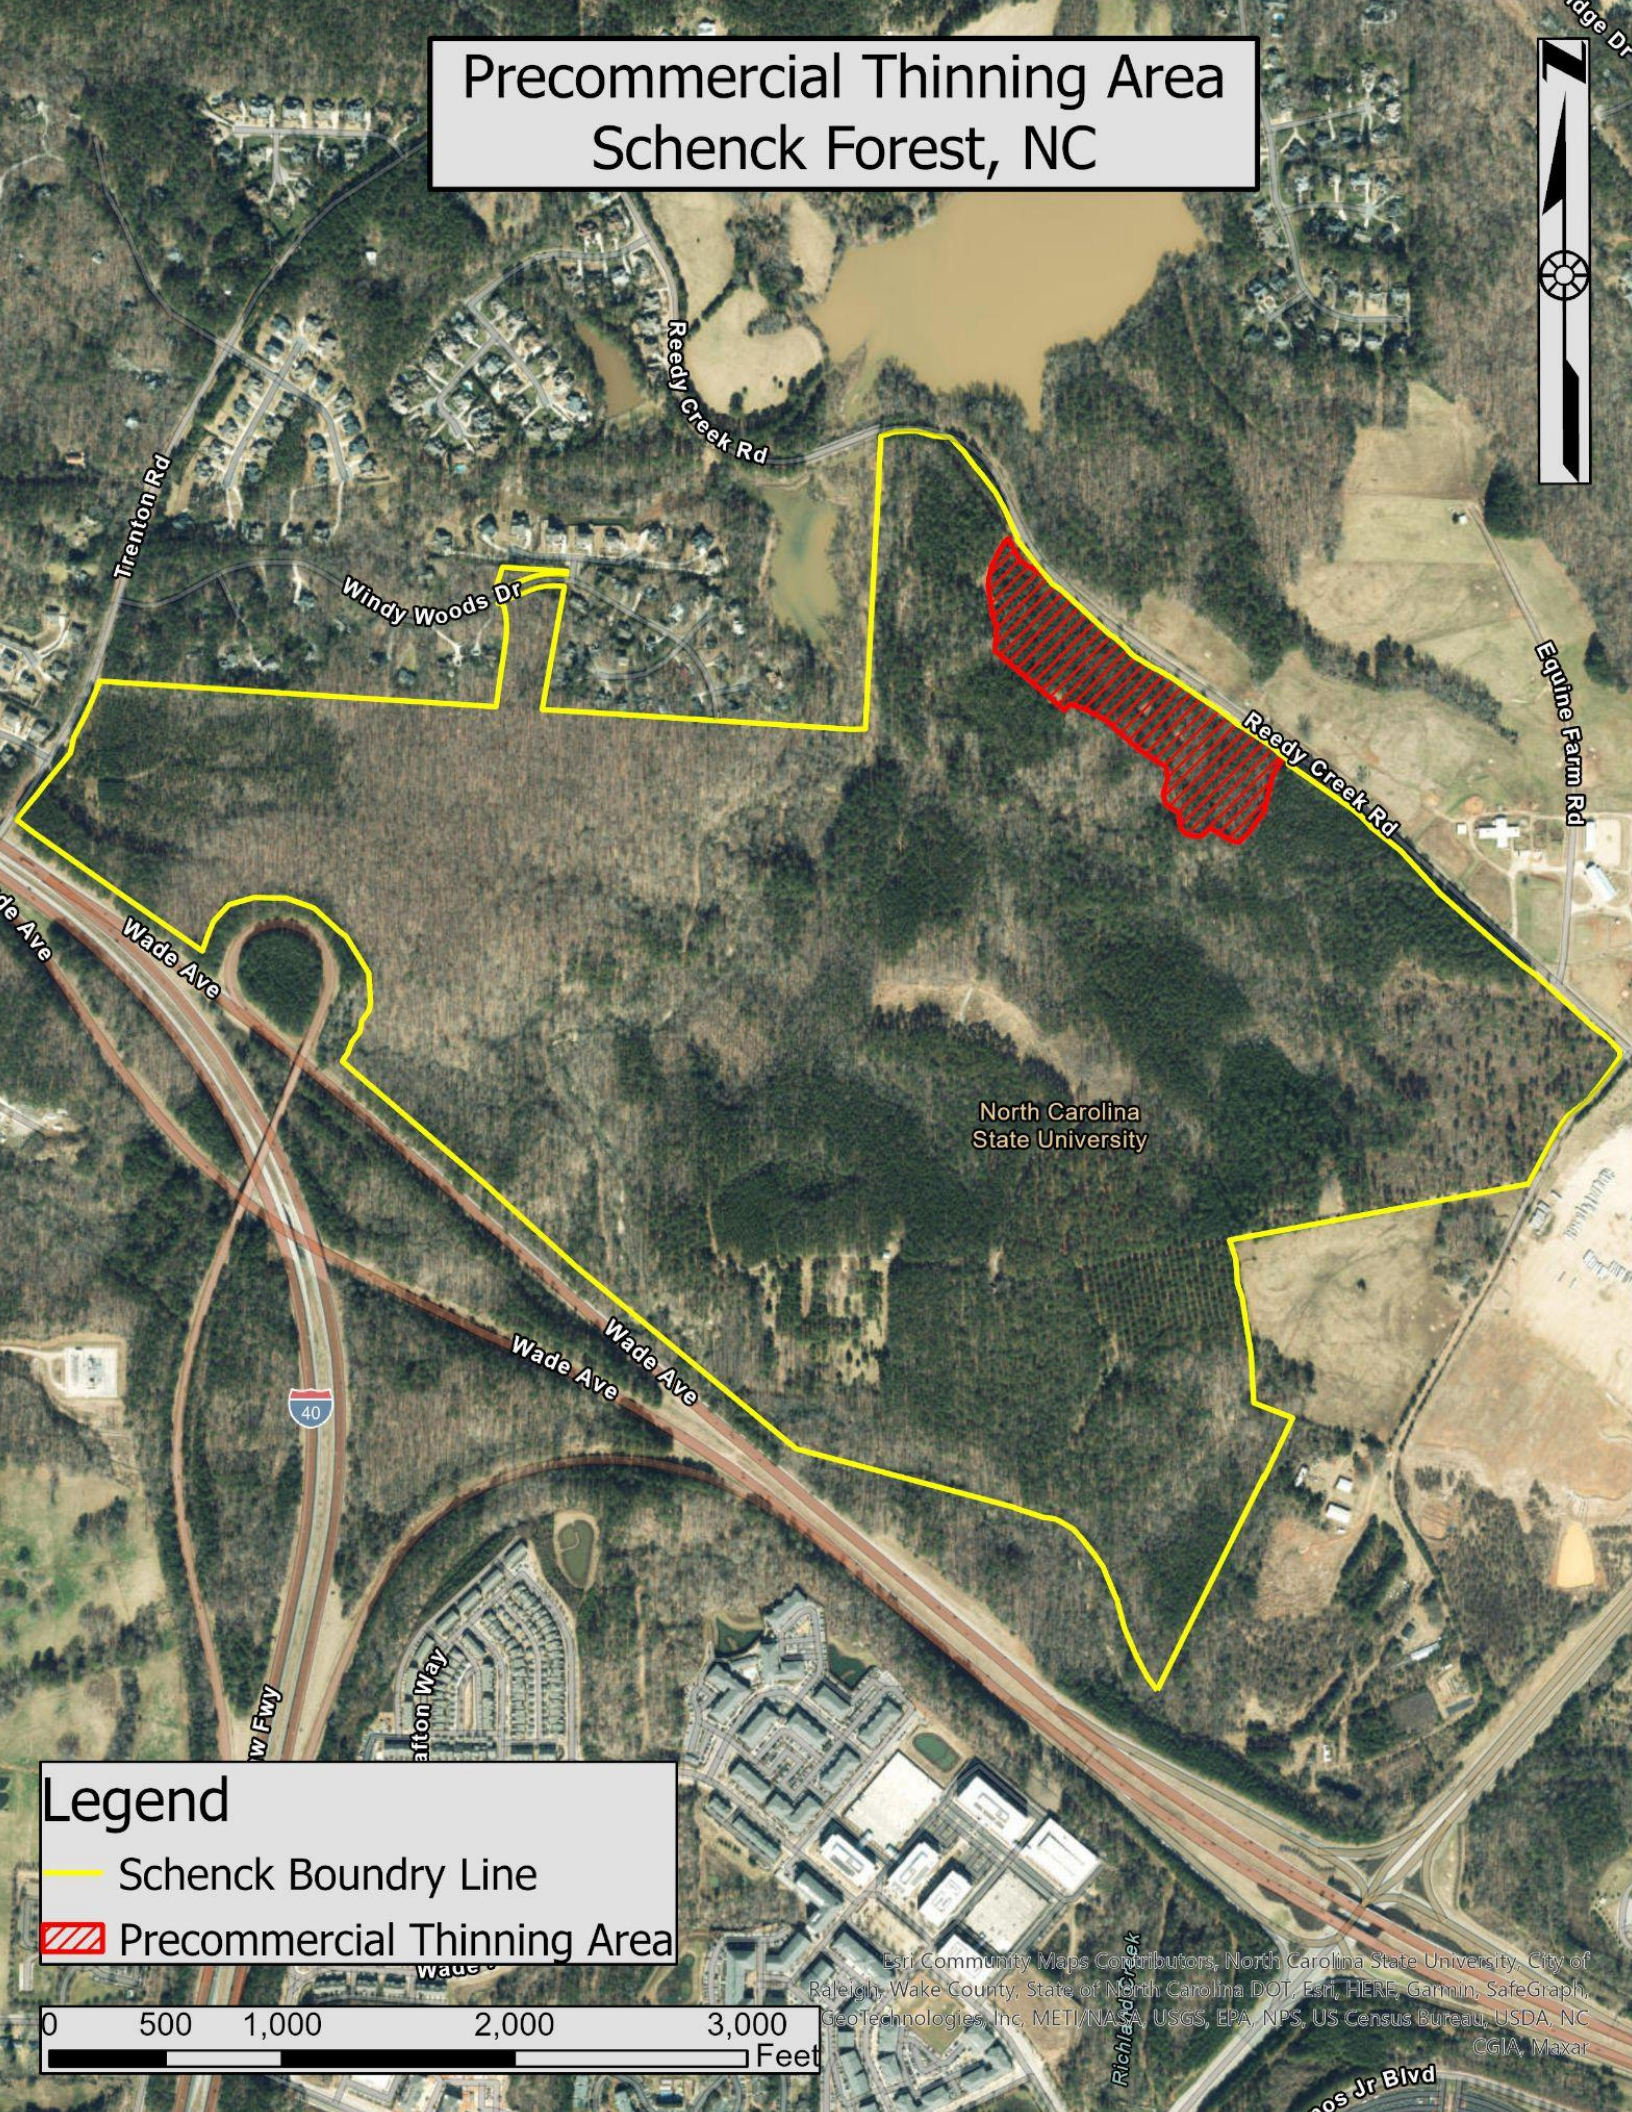

Precommercial Thinning Area Schenck Forest, NC

Legend

- Schenck Boundary Line
- ▨ Precommercial Thinning Area

Esri, Community Maps Contributors, North Carolina State University, City of Raleigh, Wake County, State of North Carolina DOT, Esri, HERE, Garmin, SafeGraph, GeoTechnologies, Inc, METI/NA, A, USGS, EPA, NPS, US Census Bureau, USDA, NC CGIA, Maxar